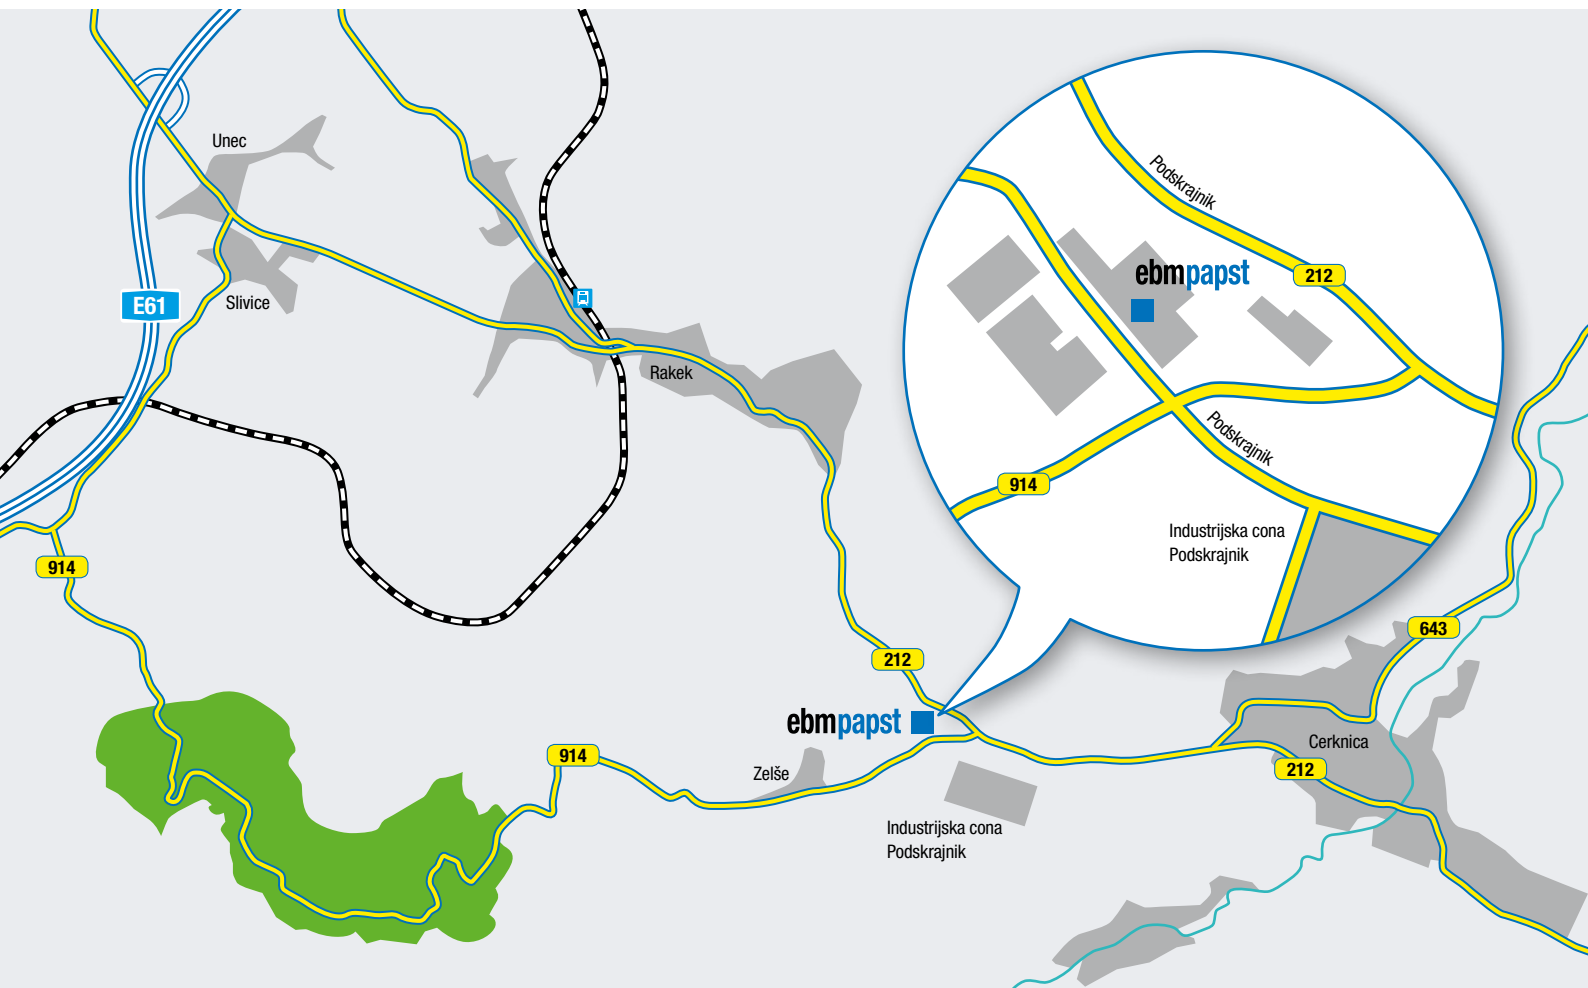

How to find ebm-papst in Podskrajnik, Slovenija

**From Ljubljana (direction Austria / Germany / Hungary / Croatia)
or from Trieste (direction Italy)**

- take E61 highway
- take Exit Unec
- turn left onto Unec
- drive through Rakek towards Cerknica
- turn right at 2nd crossroad
- drive for 50m, then turn right to ebm-papst Slovenija